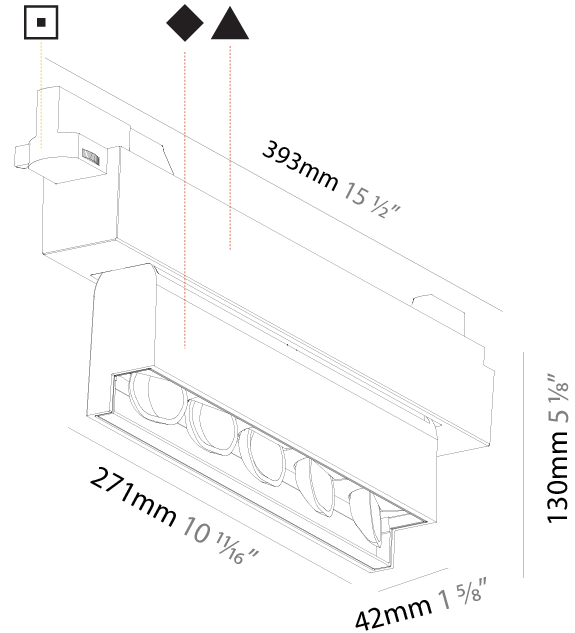

GENERAL

Series: Magiq Wallwash
Subseries: Magiq Wallwash Plus Black
Brand: Prolicht
Division: Architectural
Mounting Type: Track
Mounting Location: Ceiling
Subcategory: Wallwash

PHYSICAL

Shape: Rectangle
Length (mm): 392
Length (in): 15 7/16
Width (mm): 42
Width (in): 1 5/8
Height (mm): 130
Height (in): 5 1/8
Light Distribution: Asymmetric
Weight (kg): 1.777
Weight (lbs): 3.91
Fixture Finish: SSR / BKV / CWI / CRY / HAB / UFT / ITA / RUA / FTG / MYG / LOD / PUS / FRO / FUP / KIA / POP / BLS / SPG / MEY / GOH / GUM / CHC / COM / ABZ / JAG / OBR / MOS / ROR
Fixture Material: Aluminum Die Cast

ELECTRICAL

Lamp Type: LED (Zhaga Standard)
Input Wattage (W): 48.4
Total Output Wattage (W): 44
Dimming: Non-Dimmable / 0-10V Dimming
Driver Included: Yes
Driver Location: Integrated
Driver Type: Constant Current - Universal
Driver Class: Class 1
Input Voltage (V): 120 - 277
Constant Current (MA): 700

LED

Number of LEDs: 5
Color Temperature (°K): 2700 / 3000 / 3500 / 4000
Max. Delivered Lumen (lm): 3220 / 3430 / 3538 / 3610
Nominal Lumen (lm): 3570 / 3800 / 3920 / 4000
CRI: >90 CRI
Efficiency (%): 80
Lamp Life (hrs): 50000
Upon Request: Special Color Temperature

OPTICAL

Adjustability: Tilt 15°

RATINGS AND CERTIFICATIONS

Certified By: Certified for North American Standards
IP rating: IP20