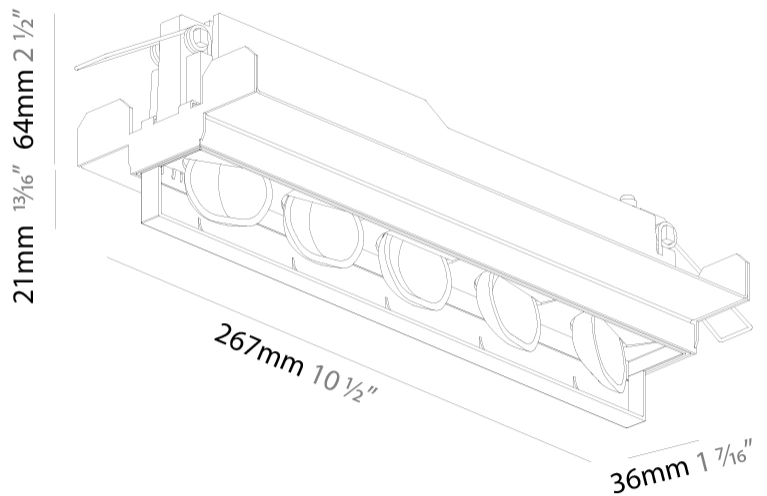

GENERAL

Series: Magiq Wallwash
Brand: Prolicht
Division: Architectural
Mounting Type: Trimless
Mounting Location: Ceiling
Subcategory: Wallwash

PHYSICAL

Shape: Rectangle
Length (mm): 267
Length (in): 10 1/2
Width (mm): 36
Width (in): 1 7/16
Height (mm): 64
Height (in): 2 1/2
Ceiling Thickness (mm): 12.5
Ceiling Thickness (in): 1/2
Min. Recessing Depth (mm): 100
Min. Recessing Depth (in): 3 15/16
Light Distribution: Asymmetric
Weight (kg): 0.943
Weight (lbs): 2.08
Holder Finish: WHI / BLK
Fixture Material: Aluminum Die Cast
Cut-out Measurements: 273mm / 10 3/4" x 42mm / 1 5/8"
Upon Request: Unique Ceiling Thickness

ELECTRICAL

Lamp Type: LED (Zhaga Standard)
Input Wattage (W): 33.4
Total Output Wattage (W): 29.6
Dimming: Tri-Mode (Non-Dimming and Phase Dimming (120Vac only) and 0-10V Dimming)
Driver Included: Yes
Driver Location: Remote
Driver Type: Constant Current - Universal
Driver Class: Class 1
Input Voltage (V): 120 - 277
Constant Current (MA): 500

LED

Number of LEDs: 5
Color Temperature (°K): 2700 / 3000 / 3500 / 4000
Max. Delivered Lumen (lm): 2145 / 2339 / 2145 / 2443
Nominal Lumen (lm): 2375 / 2590 / 2375 / 2705
CRI: >90 CRI
Lamp Life (hrs): 50000
Upon Request: Special Color Temperature

OPTICAL

Reflector: Asymmetric
Upon Request: Special Beam Angles

RATINGS AND CERTIFICATIONS

Certified By: CSA Certified to UL and CSA Standards
IP rating: IP20

100mm
3 15/16"

12 1/2 mm
1/2"

270mm x 38mm
10 5/16" x 1 1/2"