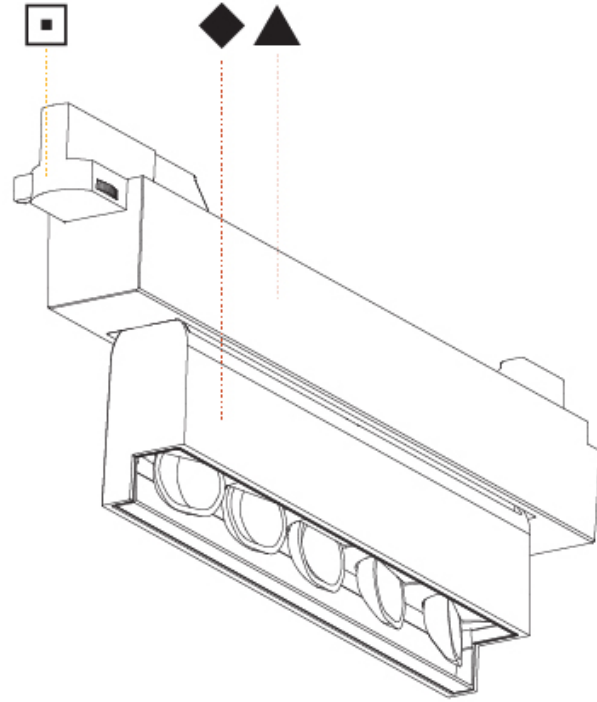

MAGIQ WALLWASH PLUS TRACK

A3T065-

PROJECT	_____
TYPE	_____
SPECIFIER	_____
QUANTITY	_____
DATE	_____