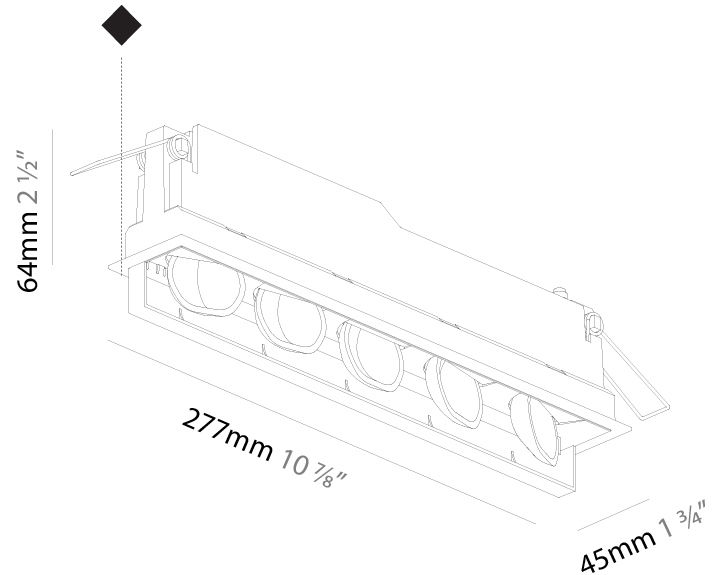

GENERAL

Series: Magiq Wallwash
Brand: Prolicht
Division: Architectural
Mounting Type: Recessed
Mounting Location: Ceiling
Subcategory: Wallwash

PHYSICAL

Shape: Rectangle
Length (mm): 277
Length (in): 10 ⁷/₈
Width (mm): 45
Width (in): 1 ³/₄
Height (mm): 64
Height (in): 2 ¹/₂
Min. Recessing Depth (mm): 100
Min. Recessing Depth (in): 3 ¹⁵/₁₆
Light Distribution: Asymmetric
Fixture Finish: SSR / BKV / CWI / CRY / HAB / UFT / ITA / RUA / FTG / MYG / LOD / PUS / FRO / FUP / KIA / POP / BLS / SPG / MEY / GOH / GUM / CHC / COM / ABZ / JAG / OBR / MOS / ROR
Holder Finish: WHI / BLK
Fixture Material: Aluminum Die Cast
Cut-out Measurements: 270mm / 10 5/8" x 38mm / 1 1/2"

ELECTRICAL

Lamp Type: LED (Zhaga Standard)
Input Wattage (W): 31.4
Total Output Wattage (W): 25.9
Dimming: Tri-Mode (Non-Dimming and Phase Dimming (120Vac only) and 0-10V Dimming)
Driver Included: No
Driver Location: Remote
Driver Type: Constant Current - Universal
Driver Class: Class 1
Input Voltage (V): 120 - 277
Constant Current (MA): 500

LED

Number of LEDs: 5
Color Temperature (°K): 2700 / 3000 / 3500 / 4000
Max. Delivered Lumen (lm): 2145 / 2339 / 2145 / 2443
Nominal Lumen (lm): 2375 / 2590 / 2375 / 2705
CRI: >90 CRI
Efficiency (%): 82.3
Lamp Life (hrs): 50000

OPTICAL

RATINGS AND CERTIFICATIONS

Certified By: CSA Certified to UL and CSA Standards
IP rating: IP20